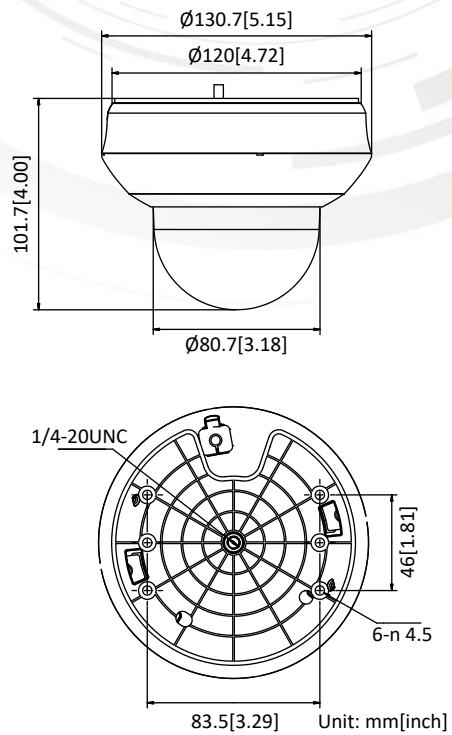

**HWP-N2404IH-DE3**  
4MP 4× IR Network PTZ Camera

**Key Features**

- 1/3" progressive scan CMOS
- Up to 2560 × 1440@25fps resolution
- Min. illumination:  
Color: 0.005 Lux @(F1.6, AGC ON)  
B/W: 0.001 Lux @(F1.6, AGC ON)  
0 Lux with IR
- 4× optical zoom, 16× digital zoom
- 120 dB WDR, 3D DNR, HLC, EIS, Regional Exposure, Regional Focus
- 12 VDC & PoE
- Up to 20 m IR distance
- IK10, IP66
- Support H.265+/H.265 video compression

**Available Model**

- HWP-N2404IH-DE3

**Dimension**