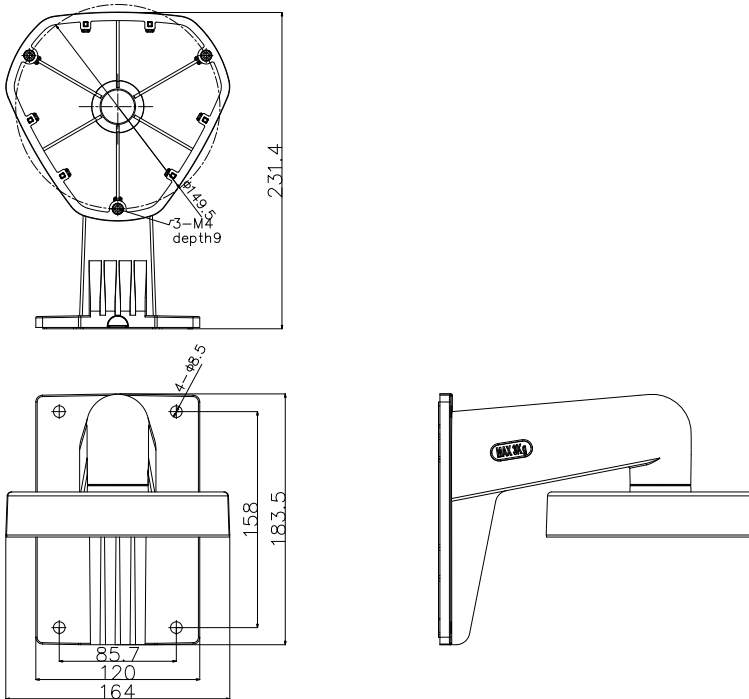

## DS-1273ZJ-DM25

Wall Mounting Bracket for Dome Camera

### Features

- Aluminum alloy material with surface spray treatment
- Waterproof design
- Design of cap is for convenient wiring

### Dimension

### Parameters

Model	DS-1273ZJ-DM25
Parameters	Wall Mount Bracket for Dome Camera
Appearance	Hikvision White
Material	Aluminum Alloy
Dimension	231.4×183.5×164mm
Weight	870g