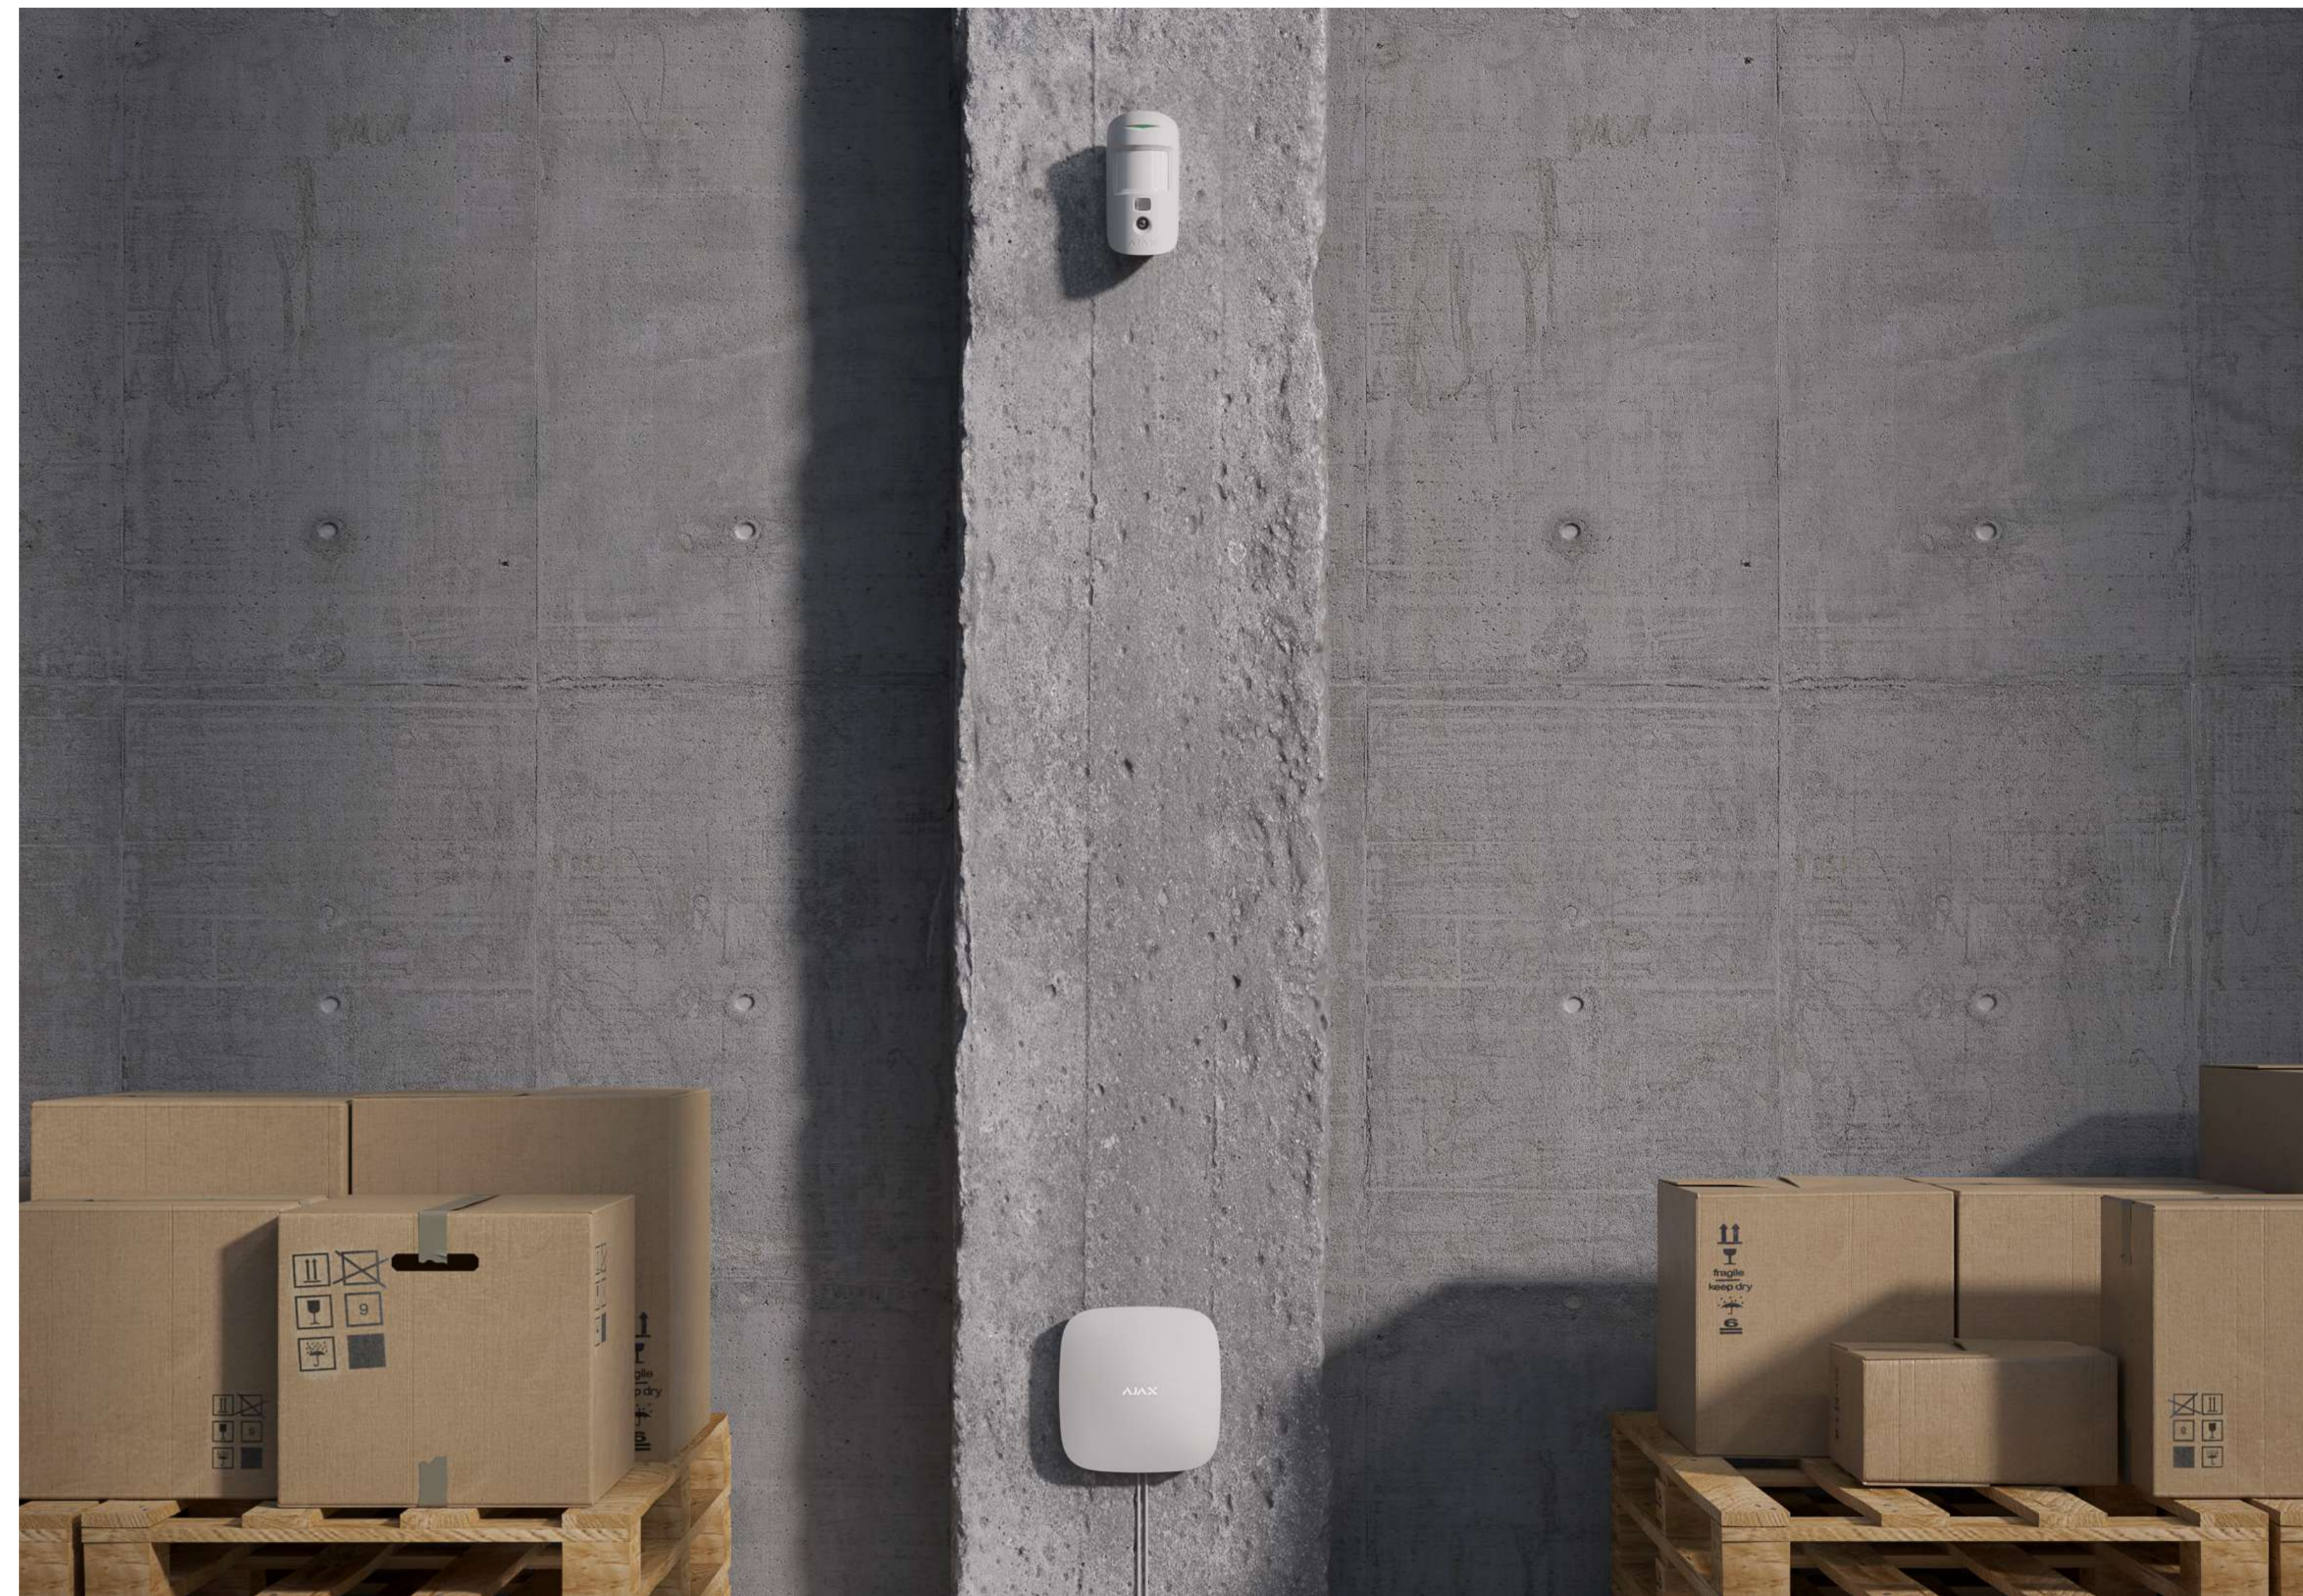

12–24V PSU for Hub 2/ Hub 2 Plus/ReX 2

An alternative power supply unit connecting Ajax control panels and range extenders to low-voltage sources. Replaces the built-in 110/230 V~ power supply unit.

Find the detailed information on the device at the link:

12–24V PSU features a standard socket connecting the power jack plug and a terminal adapter in the set. The process requires one PH1 screwdriver and the installation manual at the link: ajax.systems/support/devices/12-24-vpsu-hub2/

Alternative power supply units are also available for Hub, Hub Plus, and ReX. Detailed information is available at the link: <https://ajax.systems/products/12vpsu/>

How to use

At a warehouse

Use the Ajax security system with visual alarm verification in premises lacking electricity or having an unstable power supply. A 12–24 V $\overline{=}$ power supply unit allows connecting hubs and radio signal extenders to low-voltage networks or using a portable battery.