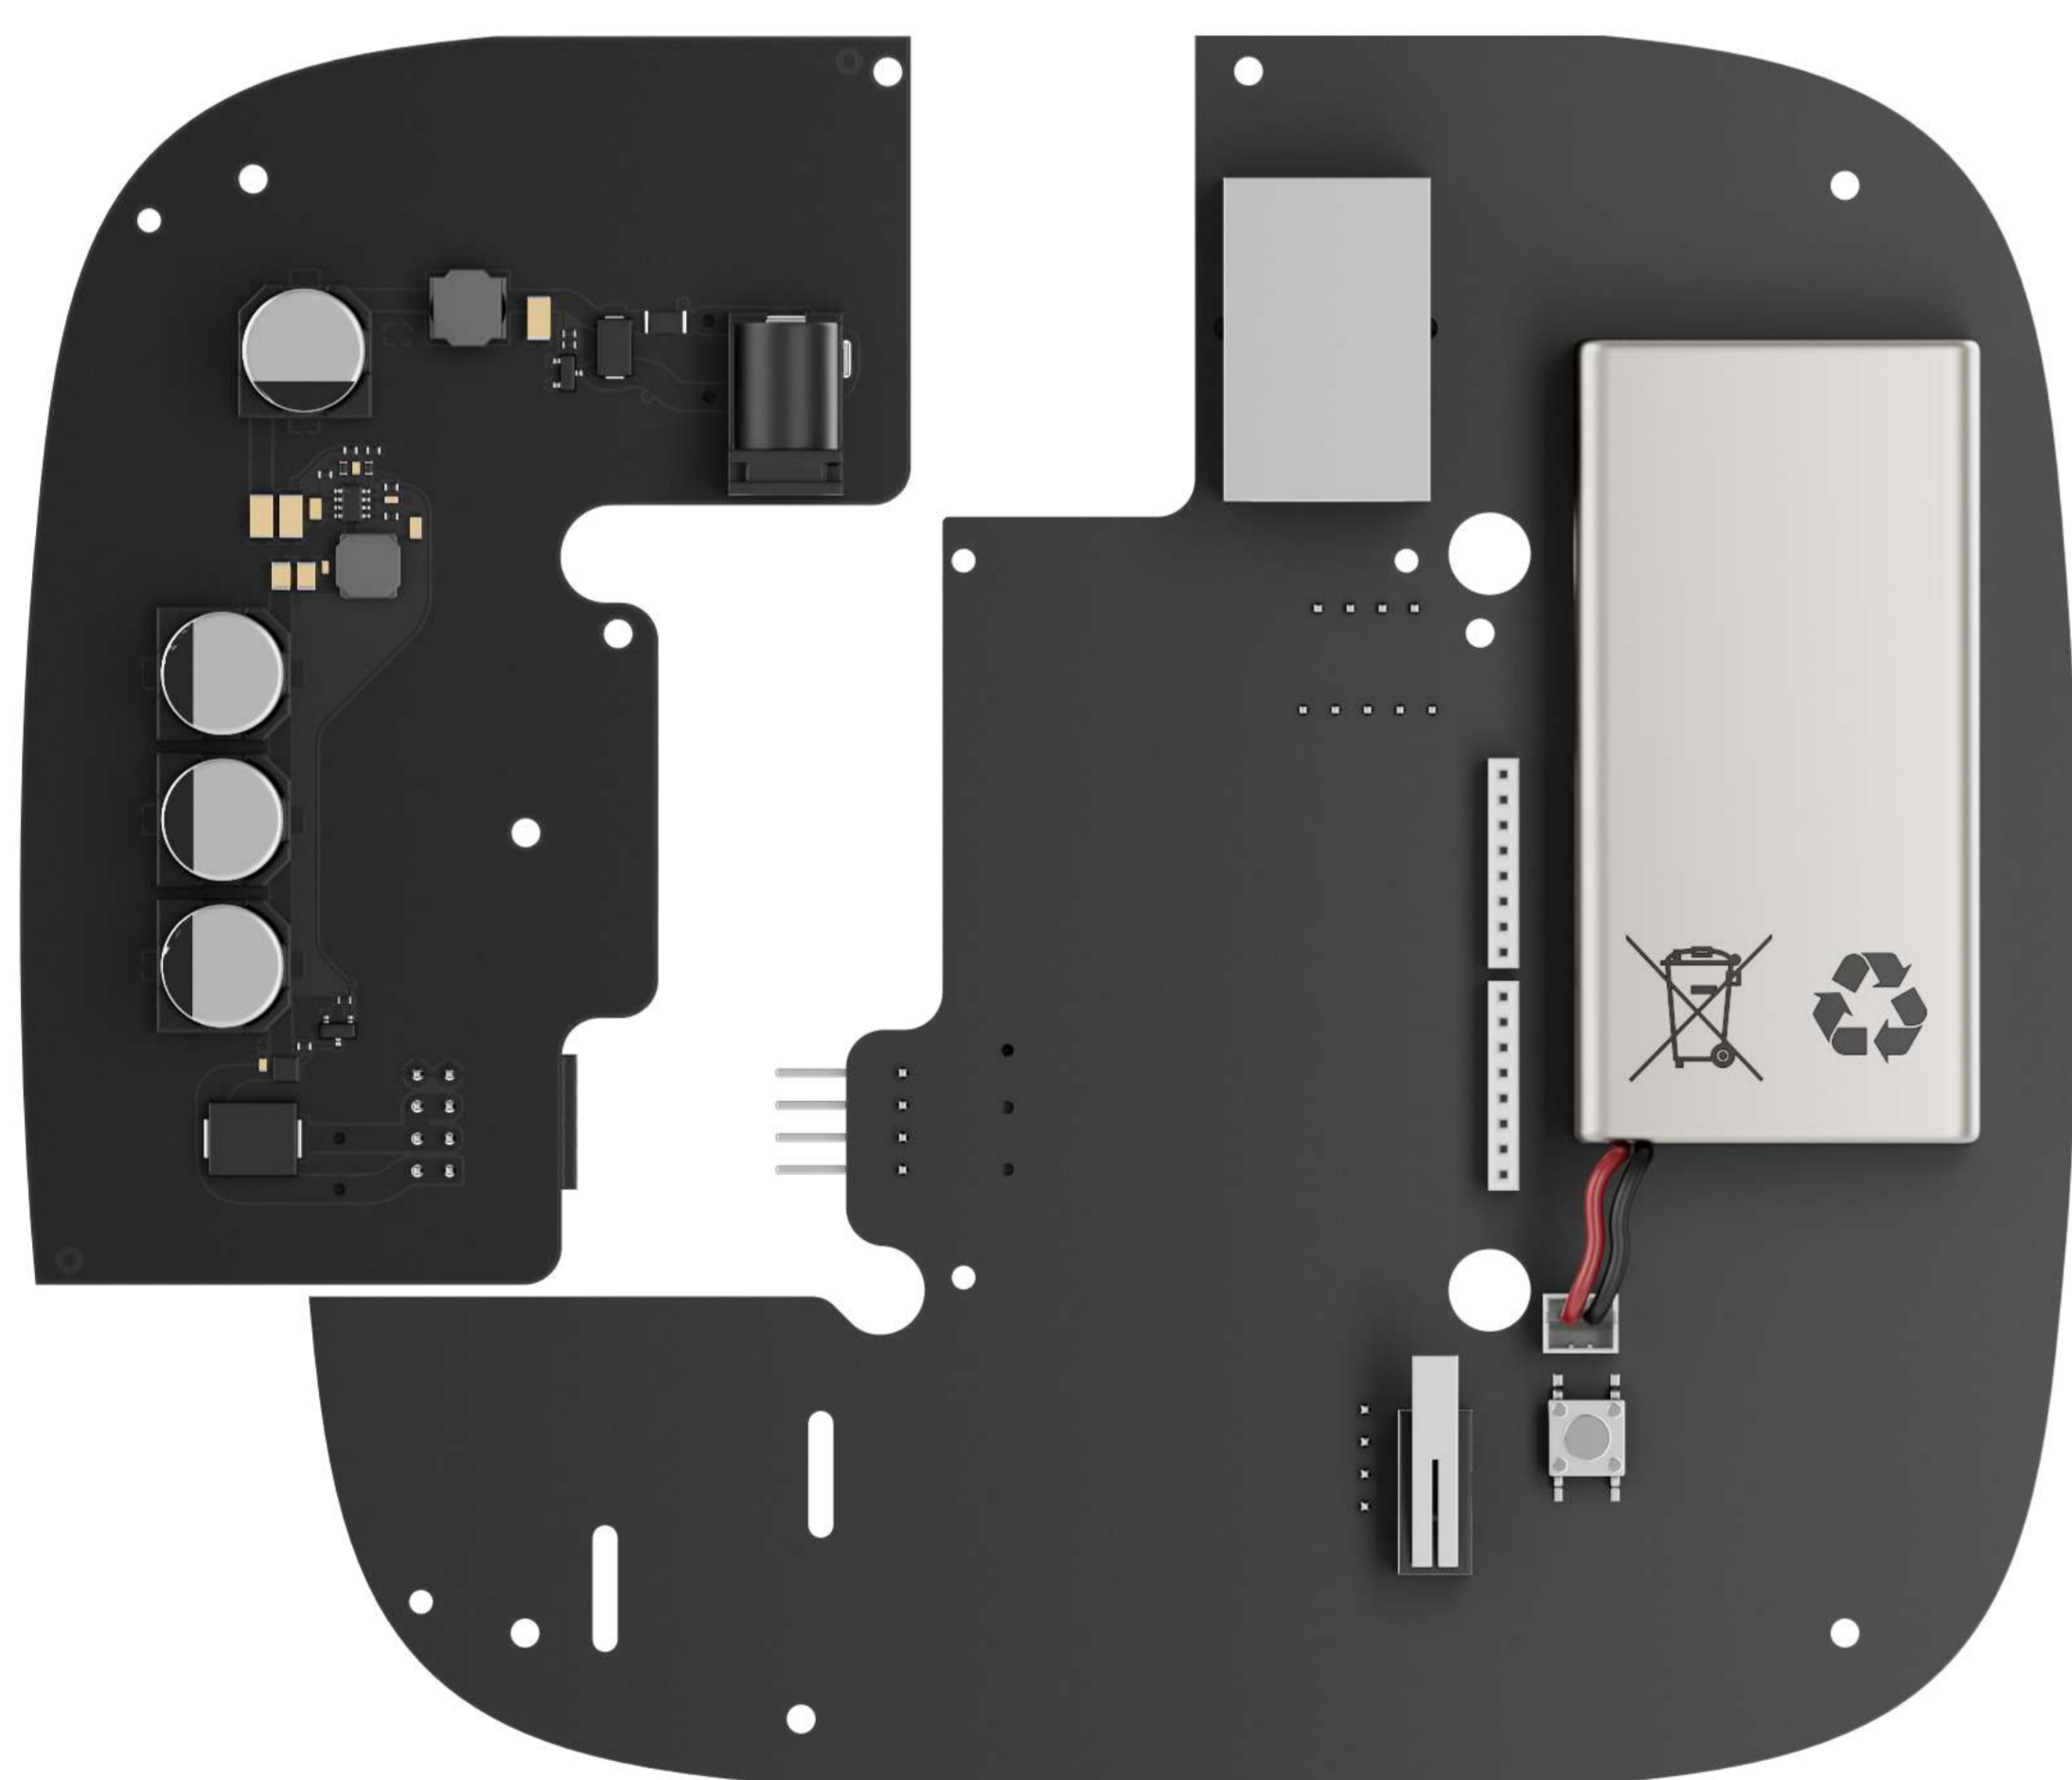

12–24V PSU for Hub 2/ Hub 2 Plus/ReX 2

An alternative power supply unit connecting Ajax control panels and range extenders to low-voltage sources. Replaces the built-in 110/230 V~ power supply unit.

Find the detailed information on the device at the link:

 ajax.systems/support/devices/12-24-vpsu-hub2/

Installation

It will take about 10 minutes for a professional electrician to install an alternative power supply unit into a control panel or range extender.

12–24V PSU features a standard socket connecting the power jack plug and a terminal adapter in the set. The process requires one PH1 screwdriver and the installation manual at the link: ajax.systems/support/devices/12-24-vpsu-hub2/

Alternative power supply units are also available for Hub, Hub Plus, and ReX. Detailed information is available at the link: <https://ajax.systems/products/12vpsu/>

How to use

At a warehouse

Use the Ajax security system with visual alarm verification in premises lacking electricity or having an unstable power supply. A 12–24 V $\overline{=}$ power supply unit allows connecting hubs and radio signal extenders to low-voltage networks or using a portable battery.